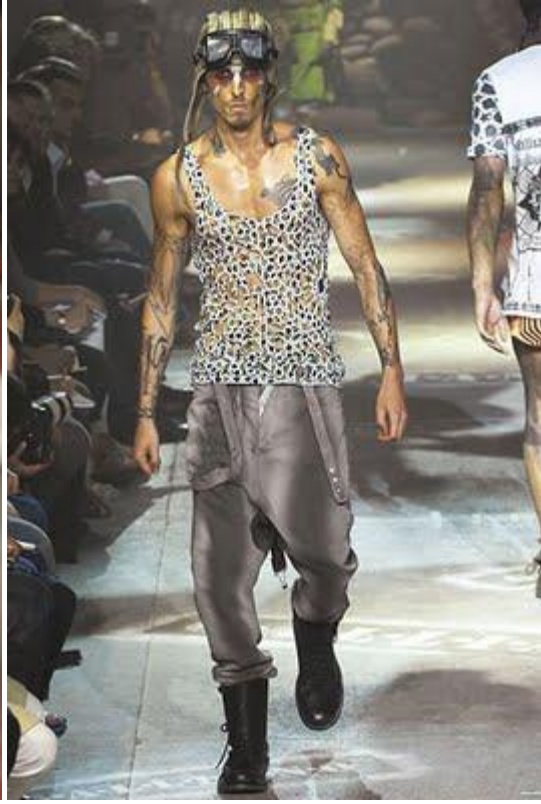

**XENA**  
WARRIOR PRINCESS  
TM & © 2000  
STUDIOS USA

BLACK/RED

BACK VIEW

Evans '94