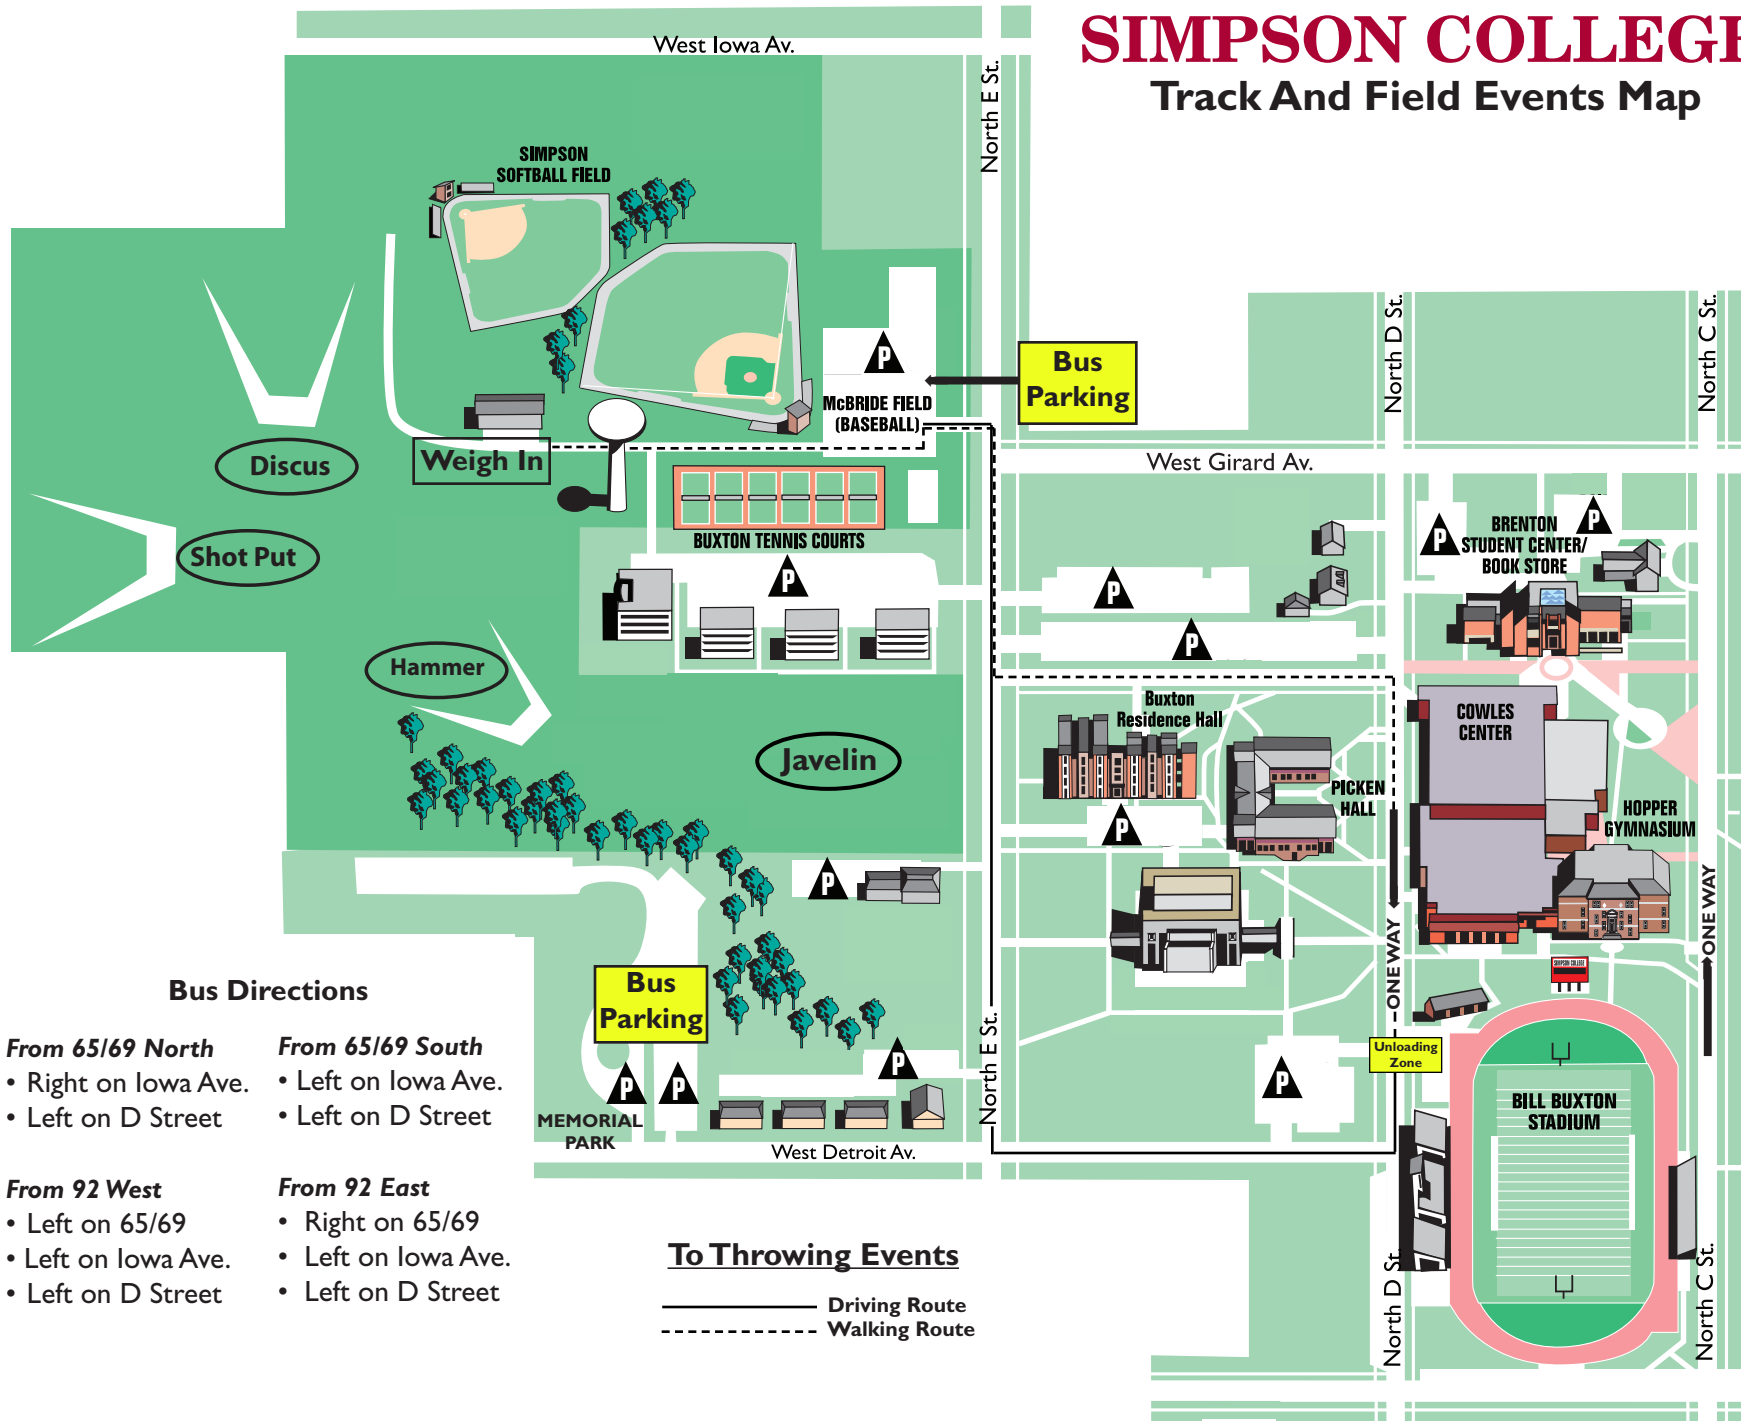

SIMPSON COLLEGE

Track And Field Events Map

Bus Directions

From 65/69 North

- Right on Iowa Ave.
- Left on D Street

From 65/69 South

- Left on Iowa Ave.
- Left on D Street

From 92 West

- Left on 65/69
- Left on Iowa Ave.
- Left on D Street

From 92 East

- Right on 65/69
- Left on Iowa Ave.
- Left on D Street

To Throwing Events

- Driving Route
- - - - - Walking Route