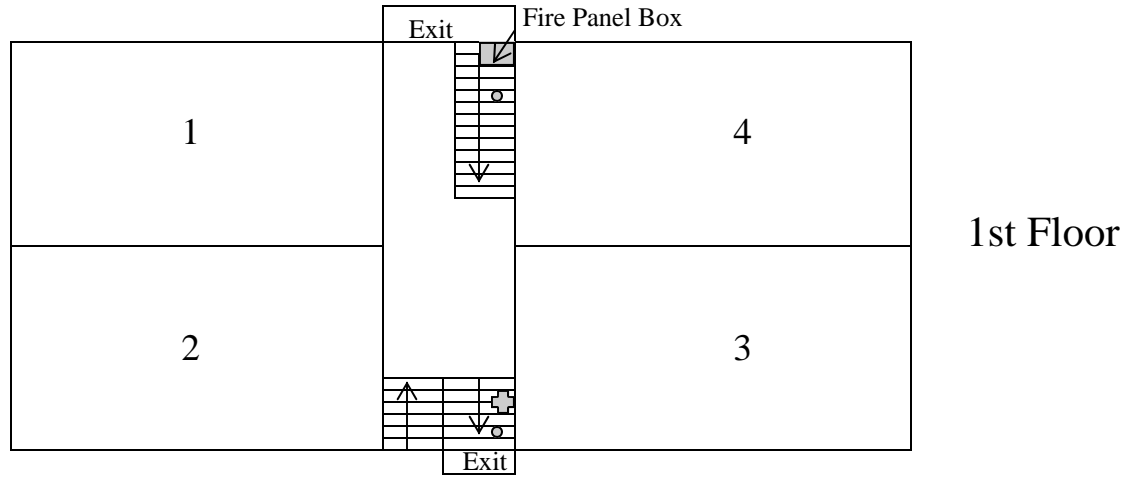

Weinman Apartments

All apartments are 4-person apartments except #12 which is a 2-person apartment.

Denotes a fire pull station

Denotes a fire extinguisher