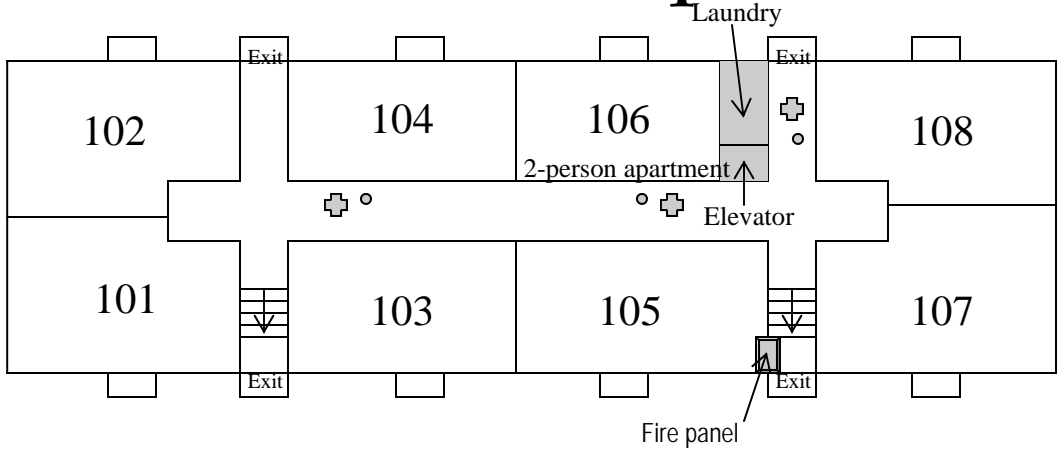

# Station Square

1st Floor

2nd Floor

3rd Floor

## Square Foot/Unit

- Apt. 106= 733 sq. ft.
- All other 1st floor units= 970 sq. ft.
- Apt. 202, 206, 302, & 306= 1149 sq. ft.
- All other 2nd and 3rd floor units= 970 sq. ft.

 Denotes a fire extinguisher