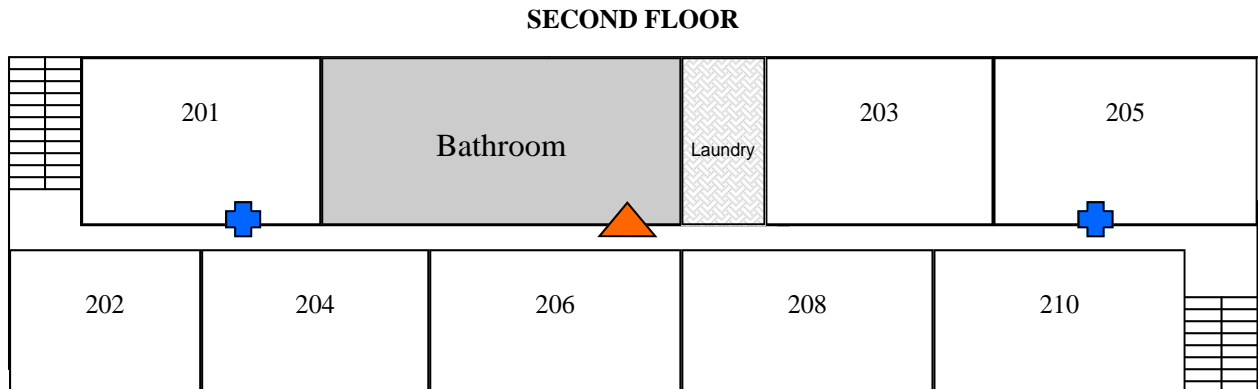

SIGMA ALPHA EPSILON

In case of fire, exit building, call 911, and meet at the tennis courts.

911 Address: 705 North E Street

Denotes fire extinguisher

Denotes fire pull station

Denotes fire panel

This document was created with Win2PDF available at <http://www.daneprairie.com>.
The unregistered version of Win2PDF is for evaluation or non-commercial use only.