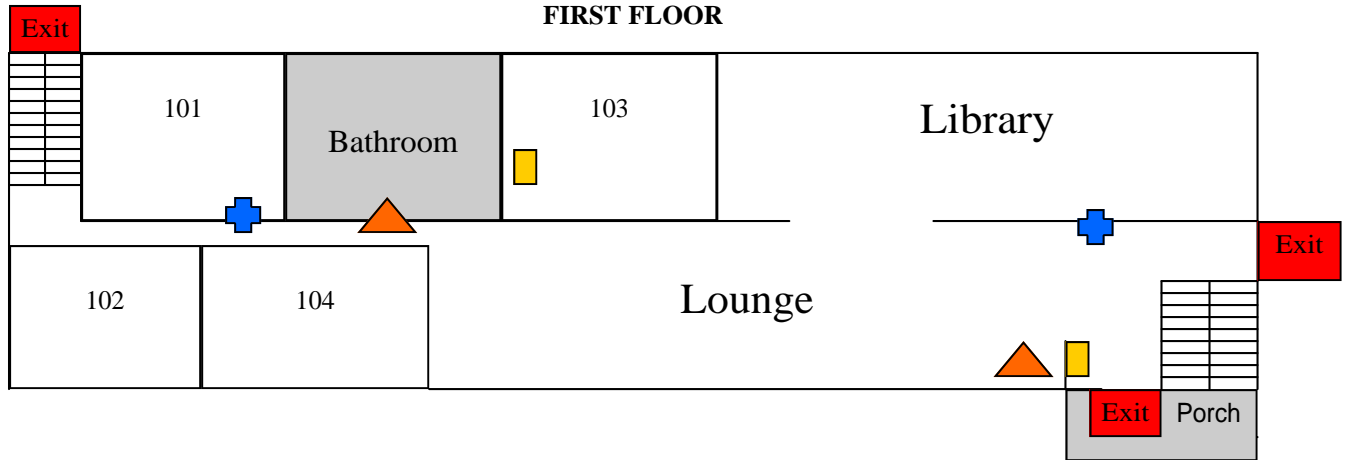

SIGMA ALPHA EPSILON

In case of fire, exit building, call 911, and meet at the tennis courts.

911 Address: 705 North E Street

Denotes fire extinguisher

Denotes fire pull station

Denotes fire panel

This document was created with Win2PDF available at <http://www.daneprairie.com>.
The unregistered version of Win2PDF is for evaluation or non-commercial use only.