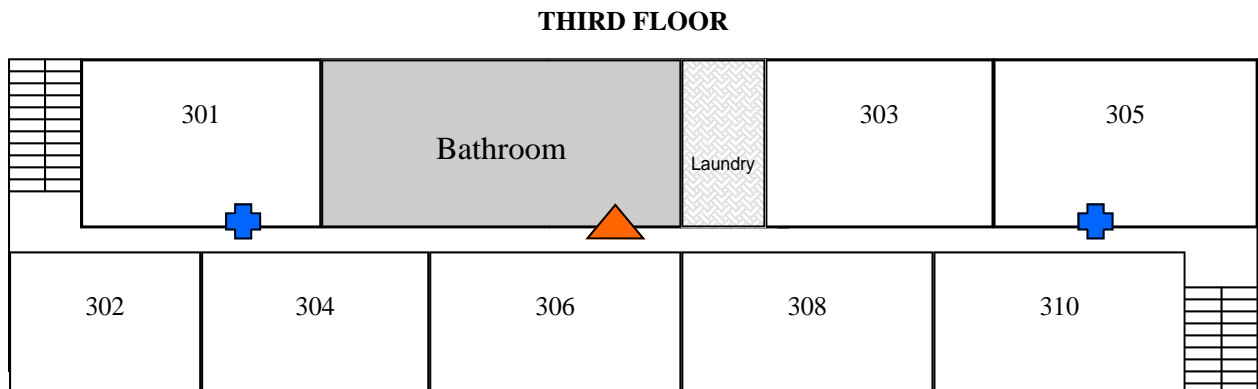

SIGMA ALPHA EPSILON

In case of fire, exit building, call 911, and meet at the tennis courts.

911 Address: 705 North E Street

Denotes fire extinguisher

Denotes fire pull station

Denotes fire panel

This document was created with Win2PDF available at <http://www.daneprairie.com>.
The unregistered version of Win2PDF is for evaluation or non-commercial use only.