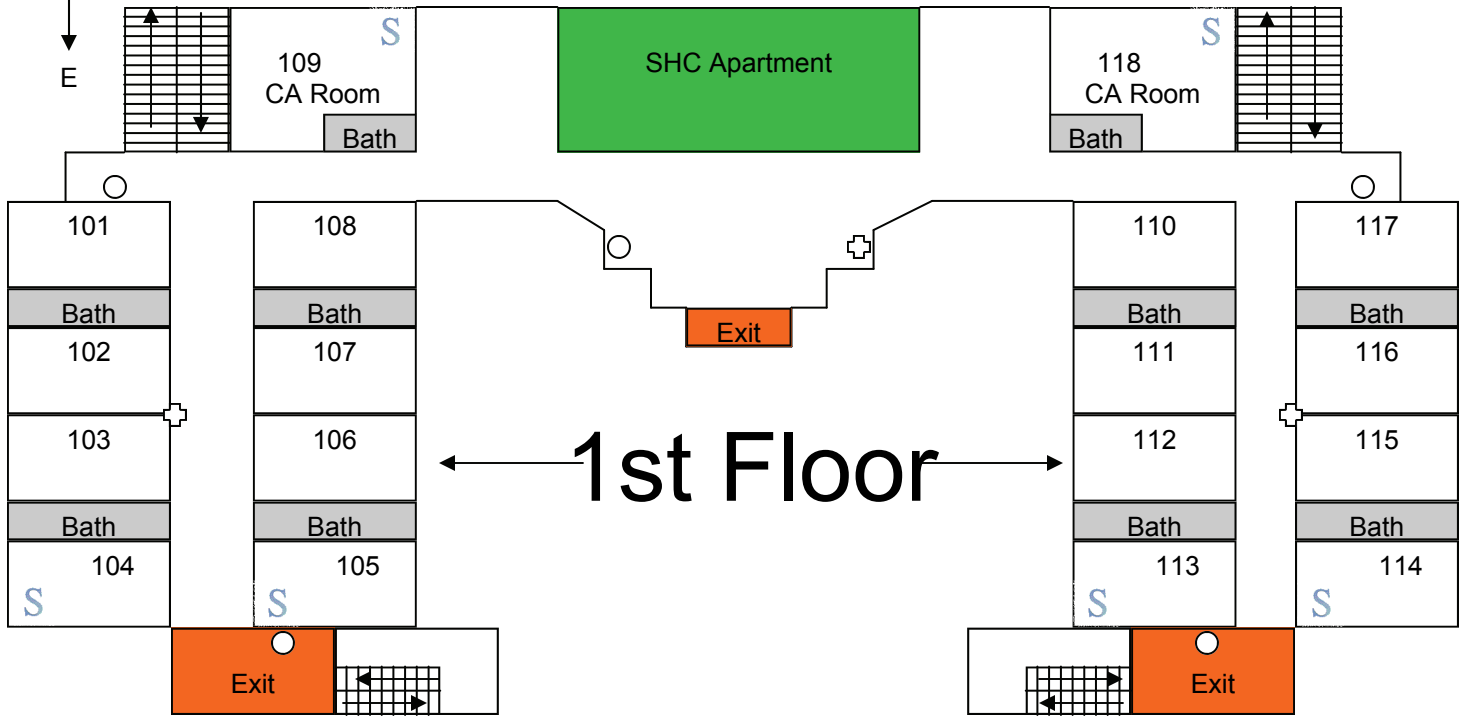

# Picken Hall

**NOTE:** All rooms are 2-person rooms unless otherwise noted. Typical room size is 11'2" x 15'. Typical walkable space is 11'2" x 12'4".

- ⊕ Extinguisher
- Pull Station
- S Temperature Sensor Room

**Lower Level**  
South