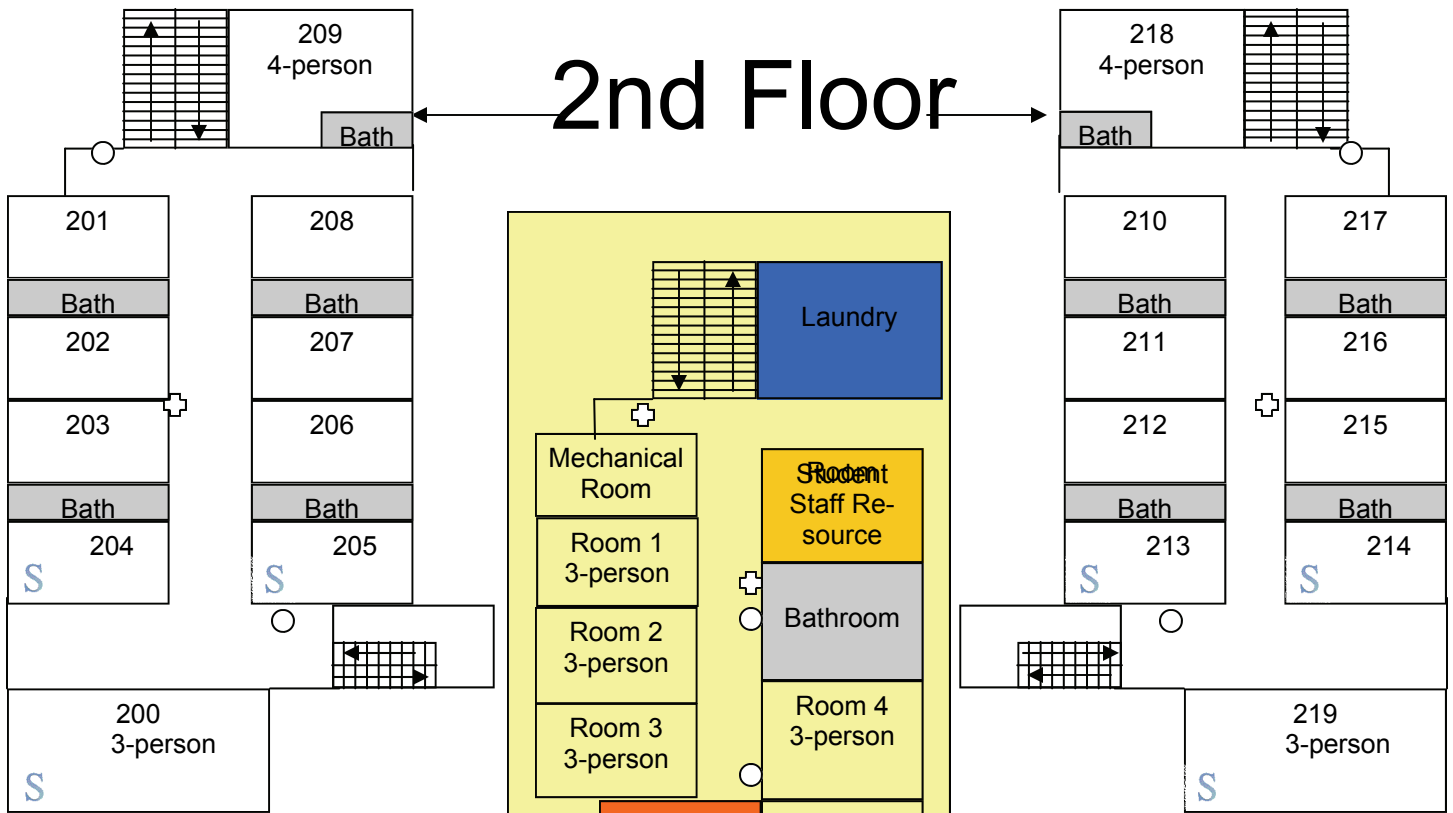

# Picken Hall

**NOTE:** All rooms are 2-person rooms unless otherwise noted. Typical room size is 11'2" x 15'. Typical walkable space is 11'2" x 12'4".

- ⊕ Extinguisher
- Pull Station
- S Temperature Sensor Room

**Lower Level**  
South