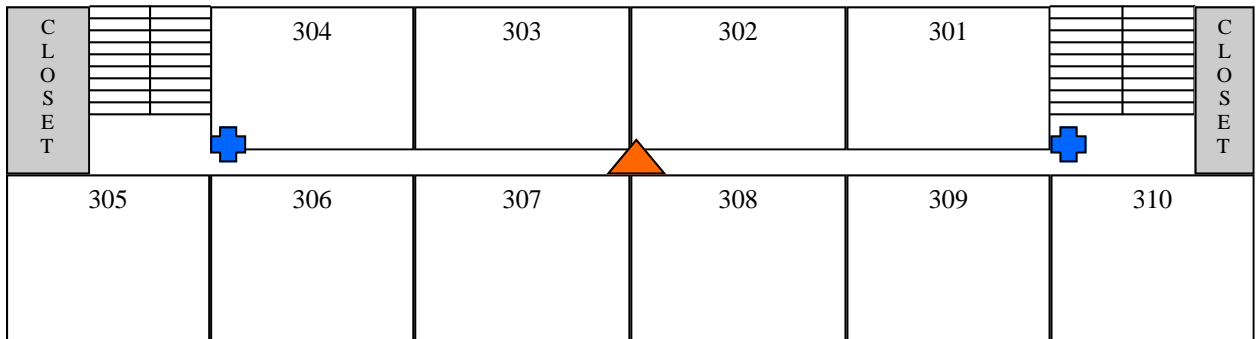

LAMBDA CHI ALPHA

LOWER LEVEL

FIRST FLOOR

SECOND FLOOR

In case of fire exit building, call 911, and meet at the tennis courts.

911 Address: 706 North E Street

Denotes fire extinguisher

Denotes fire pull station