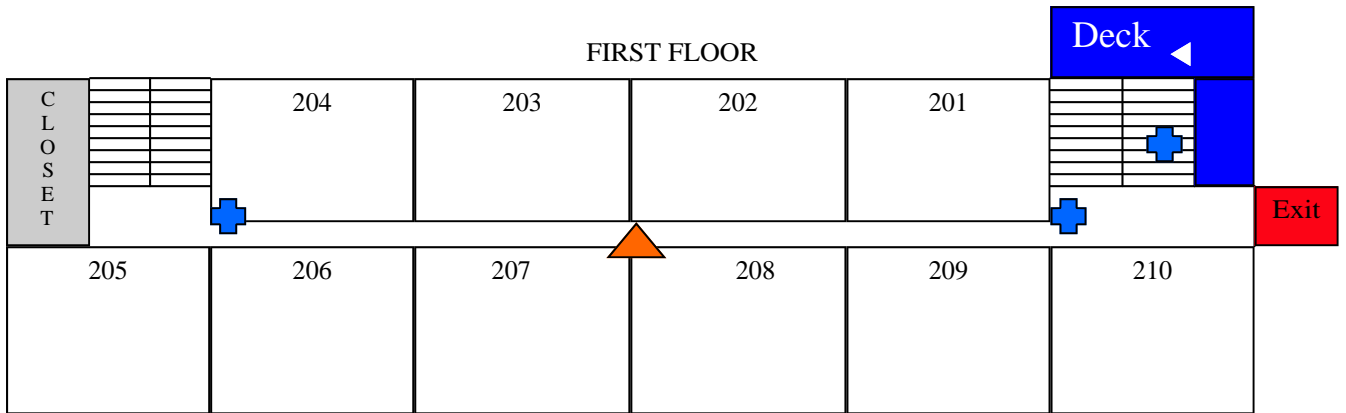

LAMBDA CHI ALPHA

LOWER LEVEL

FIRST FLOOR

SECOND FLOOR

In case of fire exit building, call 911, and meet at the tennis courts.

911 Address: 706 North E Street

Denotes fire extinguisher

Denotes fire pull station