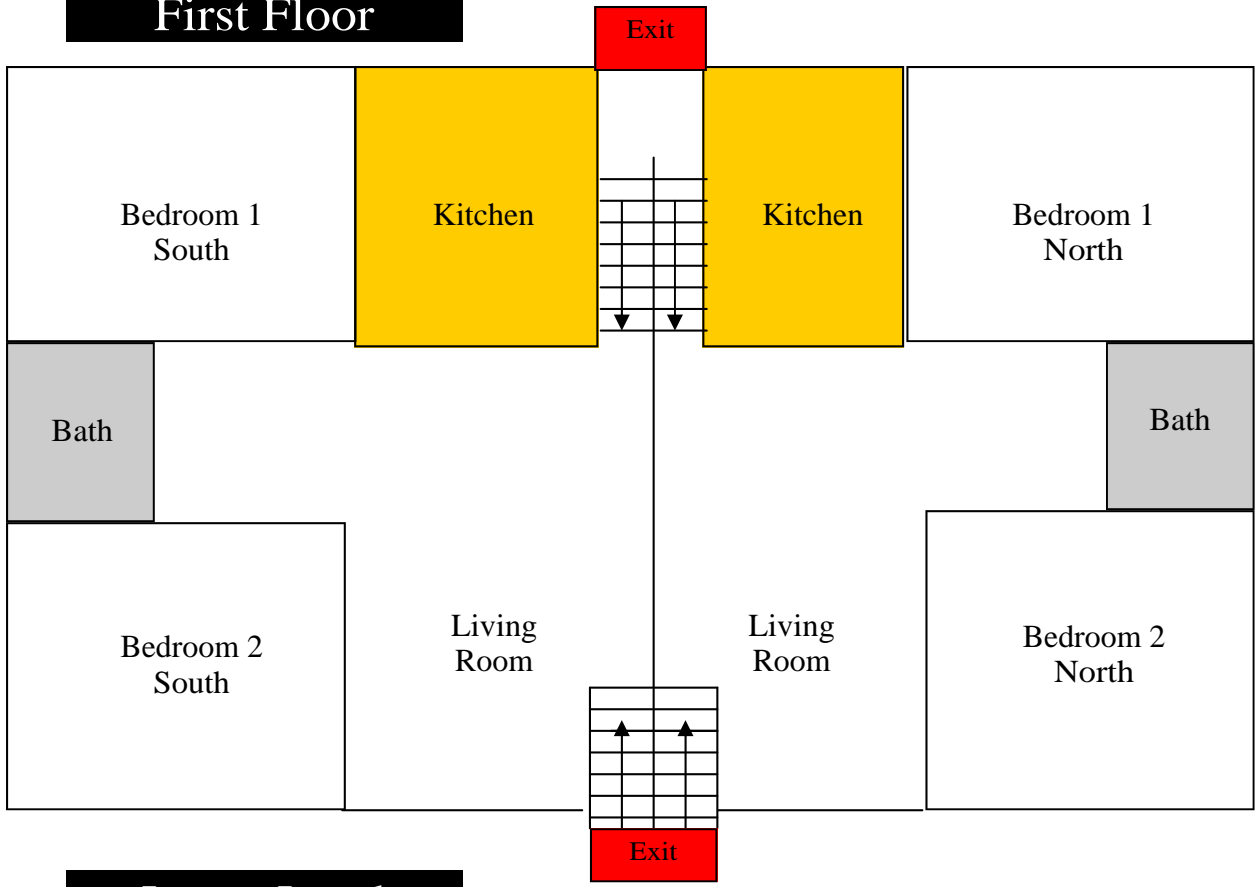

KAPPA THETA PSI

First Floor

Lower Level

In case of fire, exit building, call 911, and meet in the baseball parking lot.

911 Address: 901 North E Street

This document was created with Win2PDF available at <http://www.daneprairie.com>.
The unregistered version of Win2PDF is for evaluation or non-commercial use only.