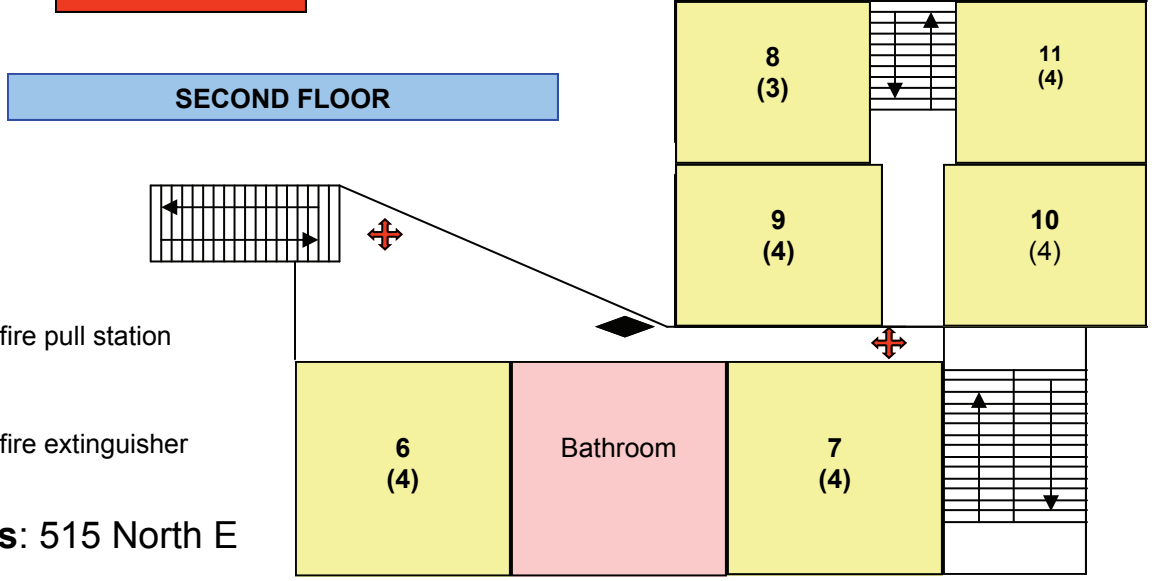

# KAPPA KAPPA GAMMA

Denotes a fire pull station

Denotes a fire extinguisher

**911 Address: 515 North E**

*In case of fire, exit building, call 911, and meet at Pote Theatre.*