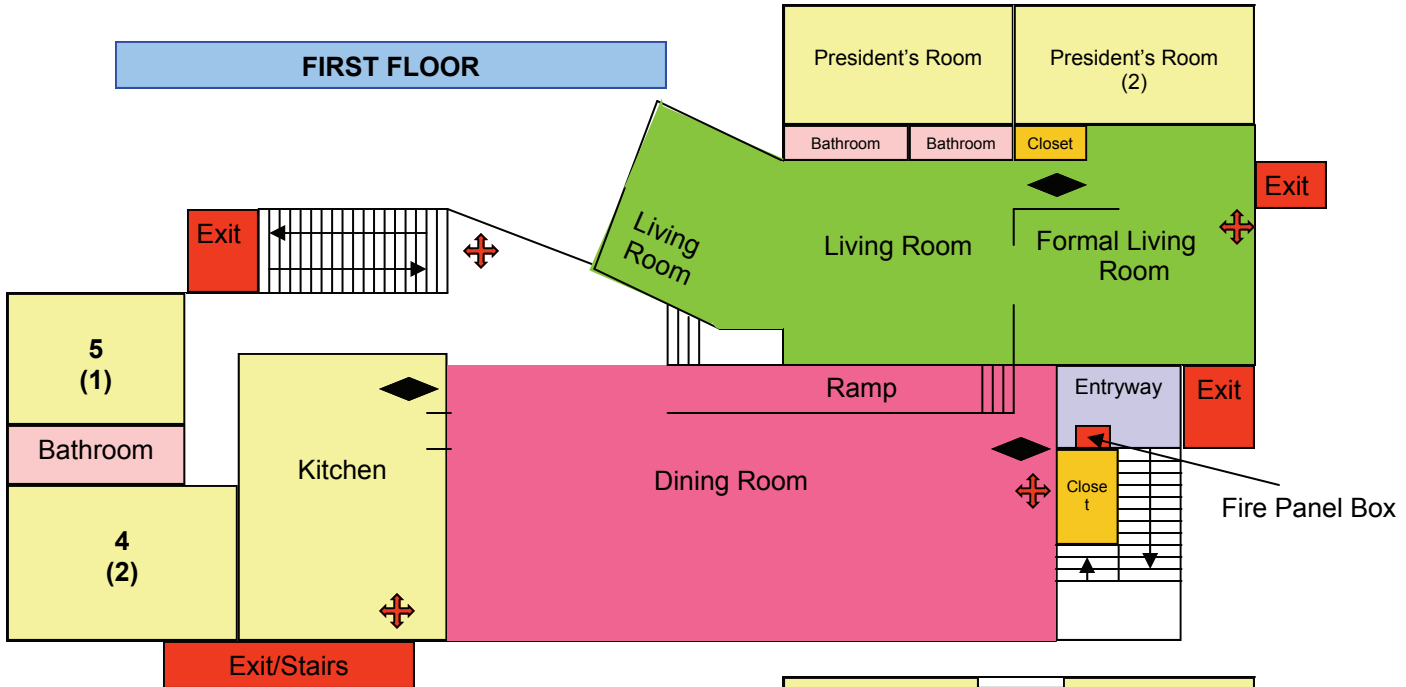

# KAPPA KAPPA GAMMA

Denotes a fire pull station

Denotes a fire extinguisher

**911 Address: 515 North E**

*In case of fire, exit building, call 911, and meet at Pote Theatre.*