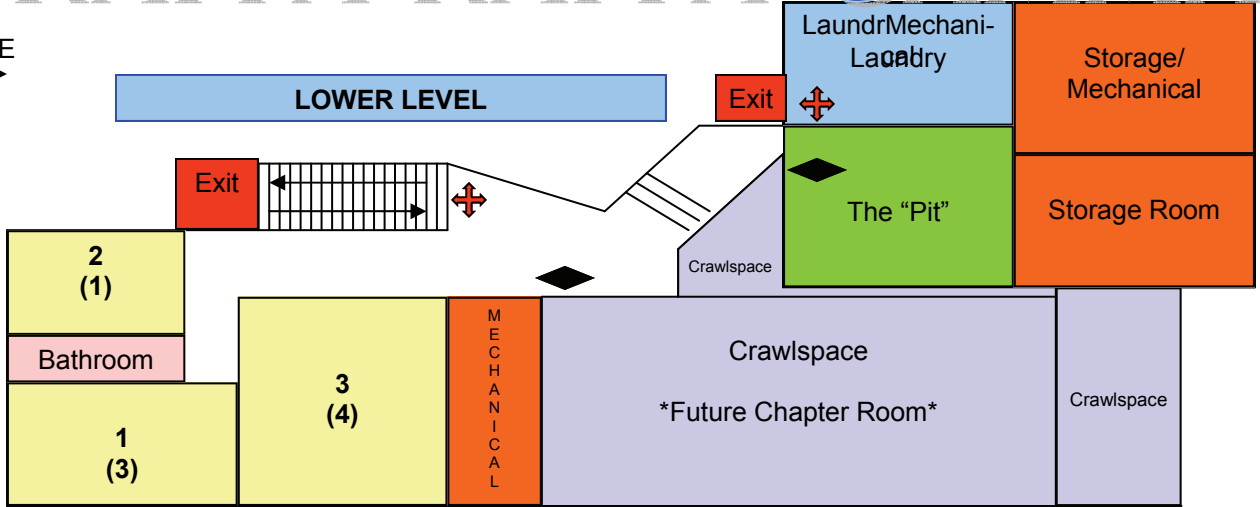

# KAPPA KAPPA GAMMA

Denotes a fire pull station

Denotes a fire extinguisher

**911 Address: 515 North E**

*In case of fire, exit building, call 911, and meet at Pote Theatre.*