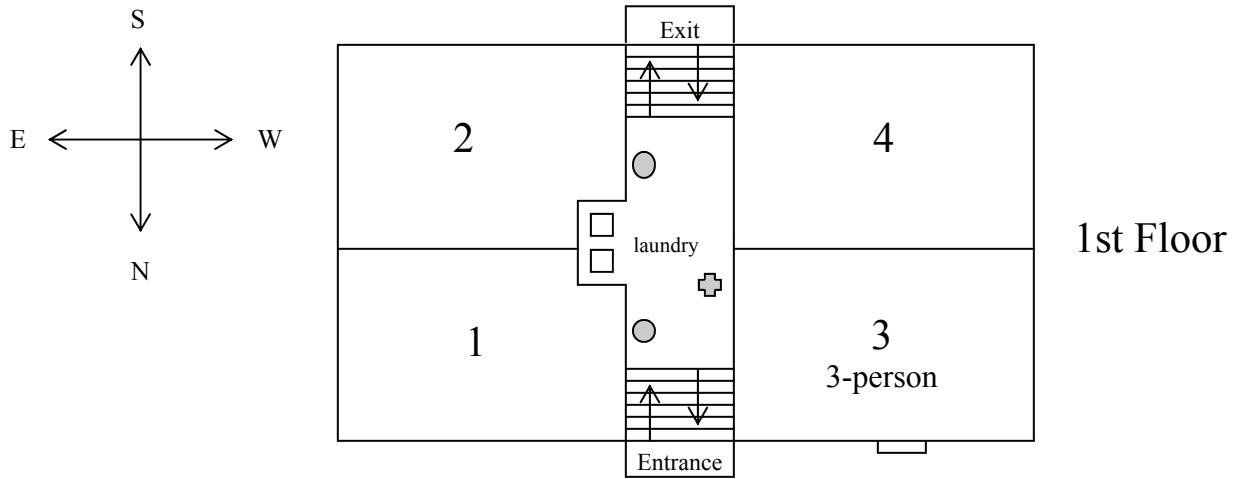

Hamilton Apartments

All apartments are 4-person, 2-bedroom apartments unless otherwise noted.

Approximate floor space for 4-person apartments

Bedrooms, at least: 9'2" x 12'3" and 9'6" x 9'6"

Living Room: 15'11" x 13'8"

Kitchen/Dining Room: 11'8" x 7'

Bathroom, at least: 2'3" x 4'11"

Denotes a fire pull station

Denotes a fire extinguisher