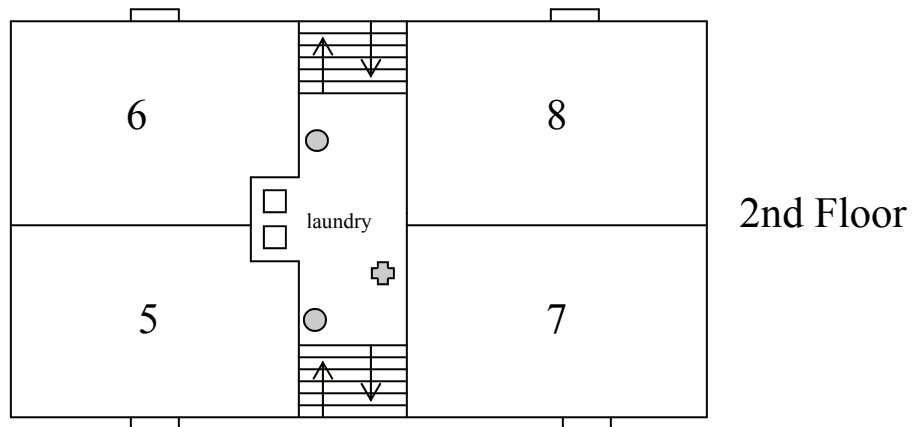

Hamilton Apartments

All apartments are 4-person, 2-bedroom apartments unless otherwise noted.

Approximate floor space for 4-person apartments

Bedrooms, at least: 9'2" x 12'3" and 9'6" x 9'6"

Living Room: 15'11" x 13'8"

Kitchen/Dining Room: 11'8" x 7'

Bathroom, at least: 2'3" x 4'11"

Denotes a fire pull station

Denotes a fire extinguisher