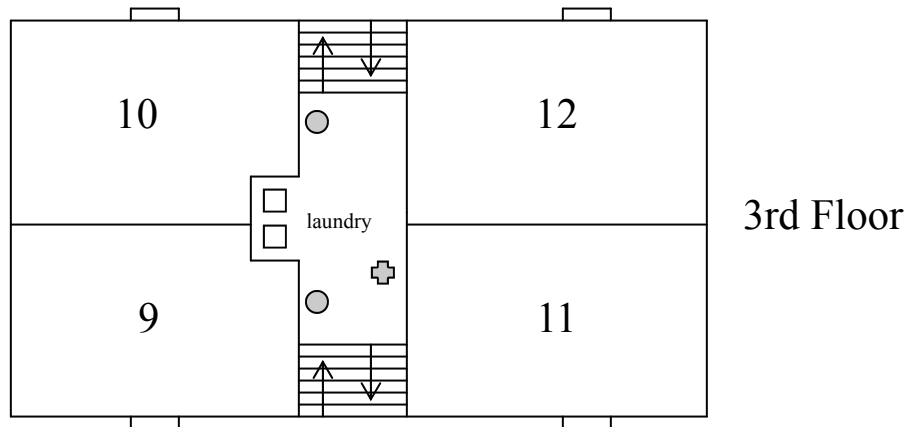

Hamilton Apartments

All apartments are 4-person, 2-bedroom apartments unless otherwise noted.

Approximate floor space for 4-person apartments

Bedrooms, at least: 9'2" x 12'3" and 9'6" x 9'6"

Living Room: 15'11" x 13'8"

Kitchen/Dining Room: 11'8" x 7'

Bathroom, at least: 2'3" x 4'11"

Denotes a fire pull station

Denotes a fire extinguisher