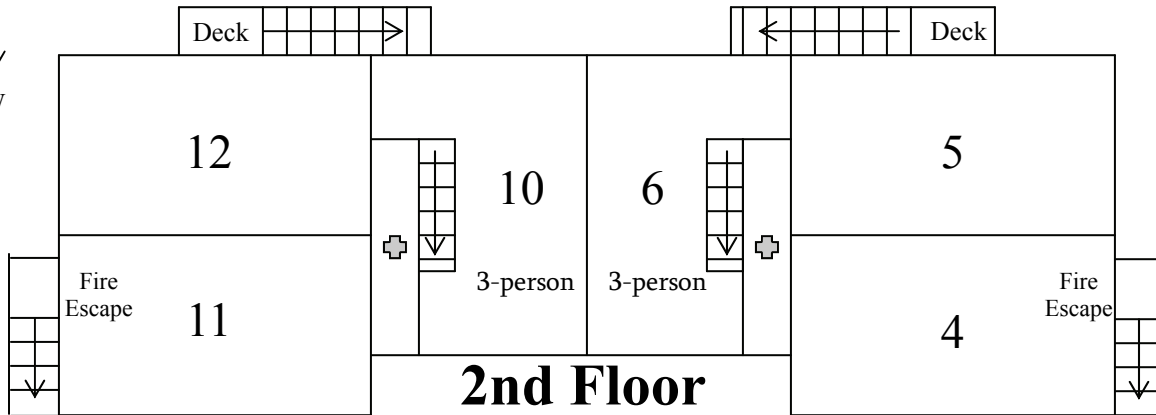

Colonial Apartments

Fire Panel Box

○ Denotes a fire pull station

⊕ Denotes a fire extinguisher

Typical 4-person walk-able floor space

Bedrooms: 12'2" x 11'1" and 10'7" x 10'7"

Dining Room: 7' x 7'

Kitchen 4'6" x 5'7"

Living Room: 13'11" x 16'2"

Bathroom: 6' x 2'10"

All apartments are 4-person, 2-bedroom apartments unless otherwise noted.