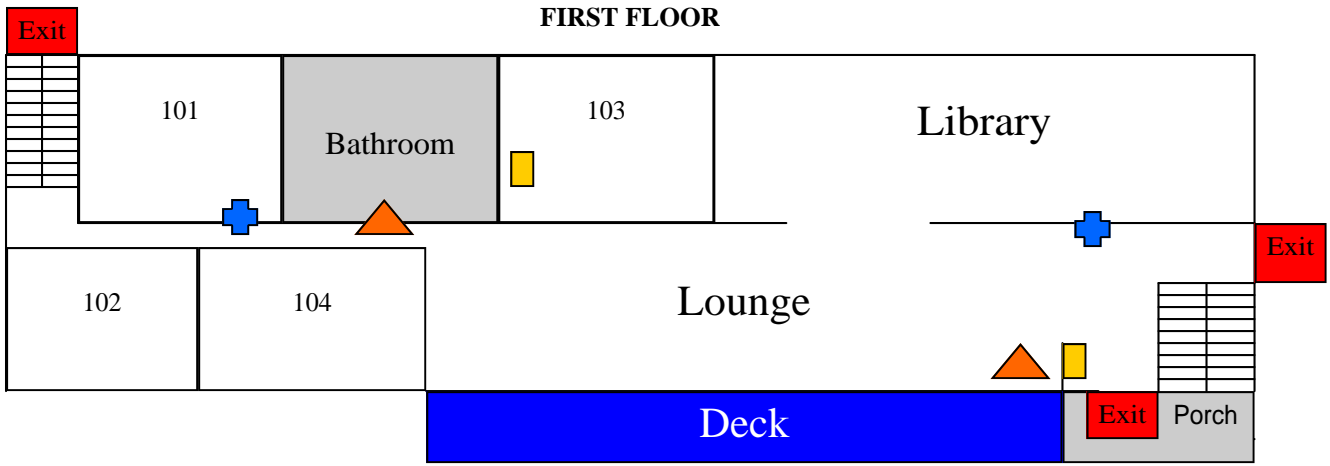

## FIRST FLOOR

## SECOND FLOOR

## THIRD FLOOR

In case of fire, exit building, call 911, and meet at the tennis courts.

911 Address: 704 North E Street

-  Denotes fire extinguisher
-  Denotes fire pull station
-  Denotes fire panel

This document was created with Win2PDF available at <http://www.daneprairie.com>.  
The unregistered version of Win2PDF is for evaluation or non-commercial use only.