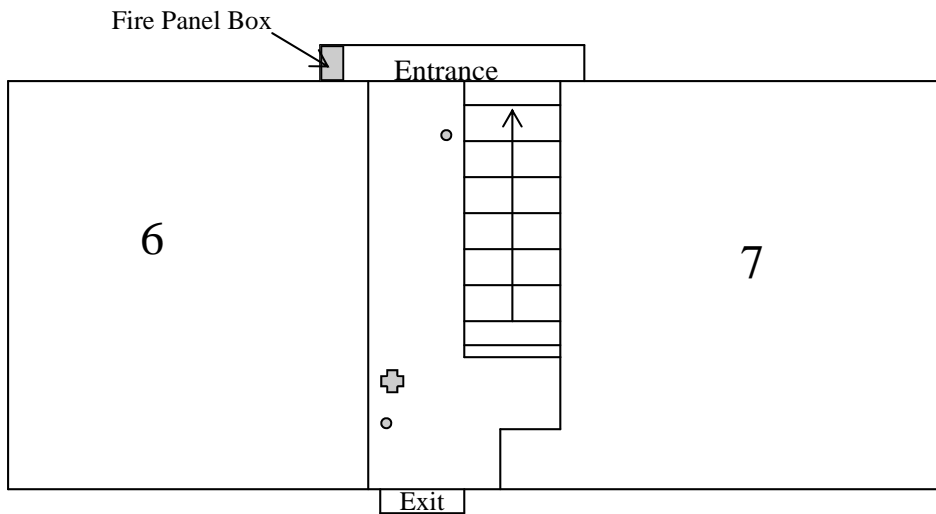

# Detroit 700

Denotes a fire pull station

Denotes a fire extinguisher

This document was created with Win2PDF available at <http://www.daneprairie.com>.  
The unregistered version of Win2PDF is for evaluation or non-commercial use only.