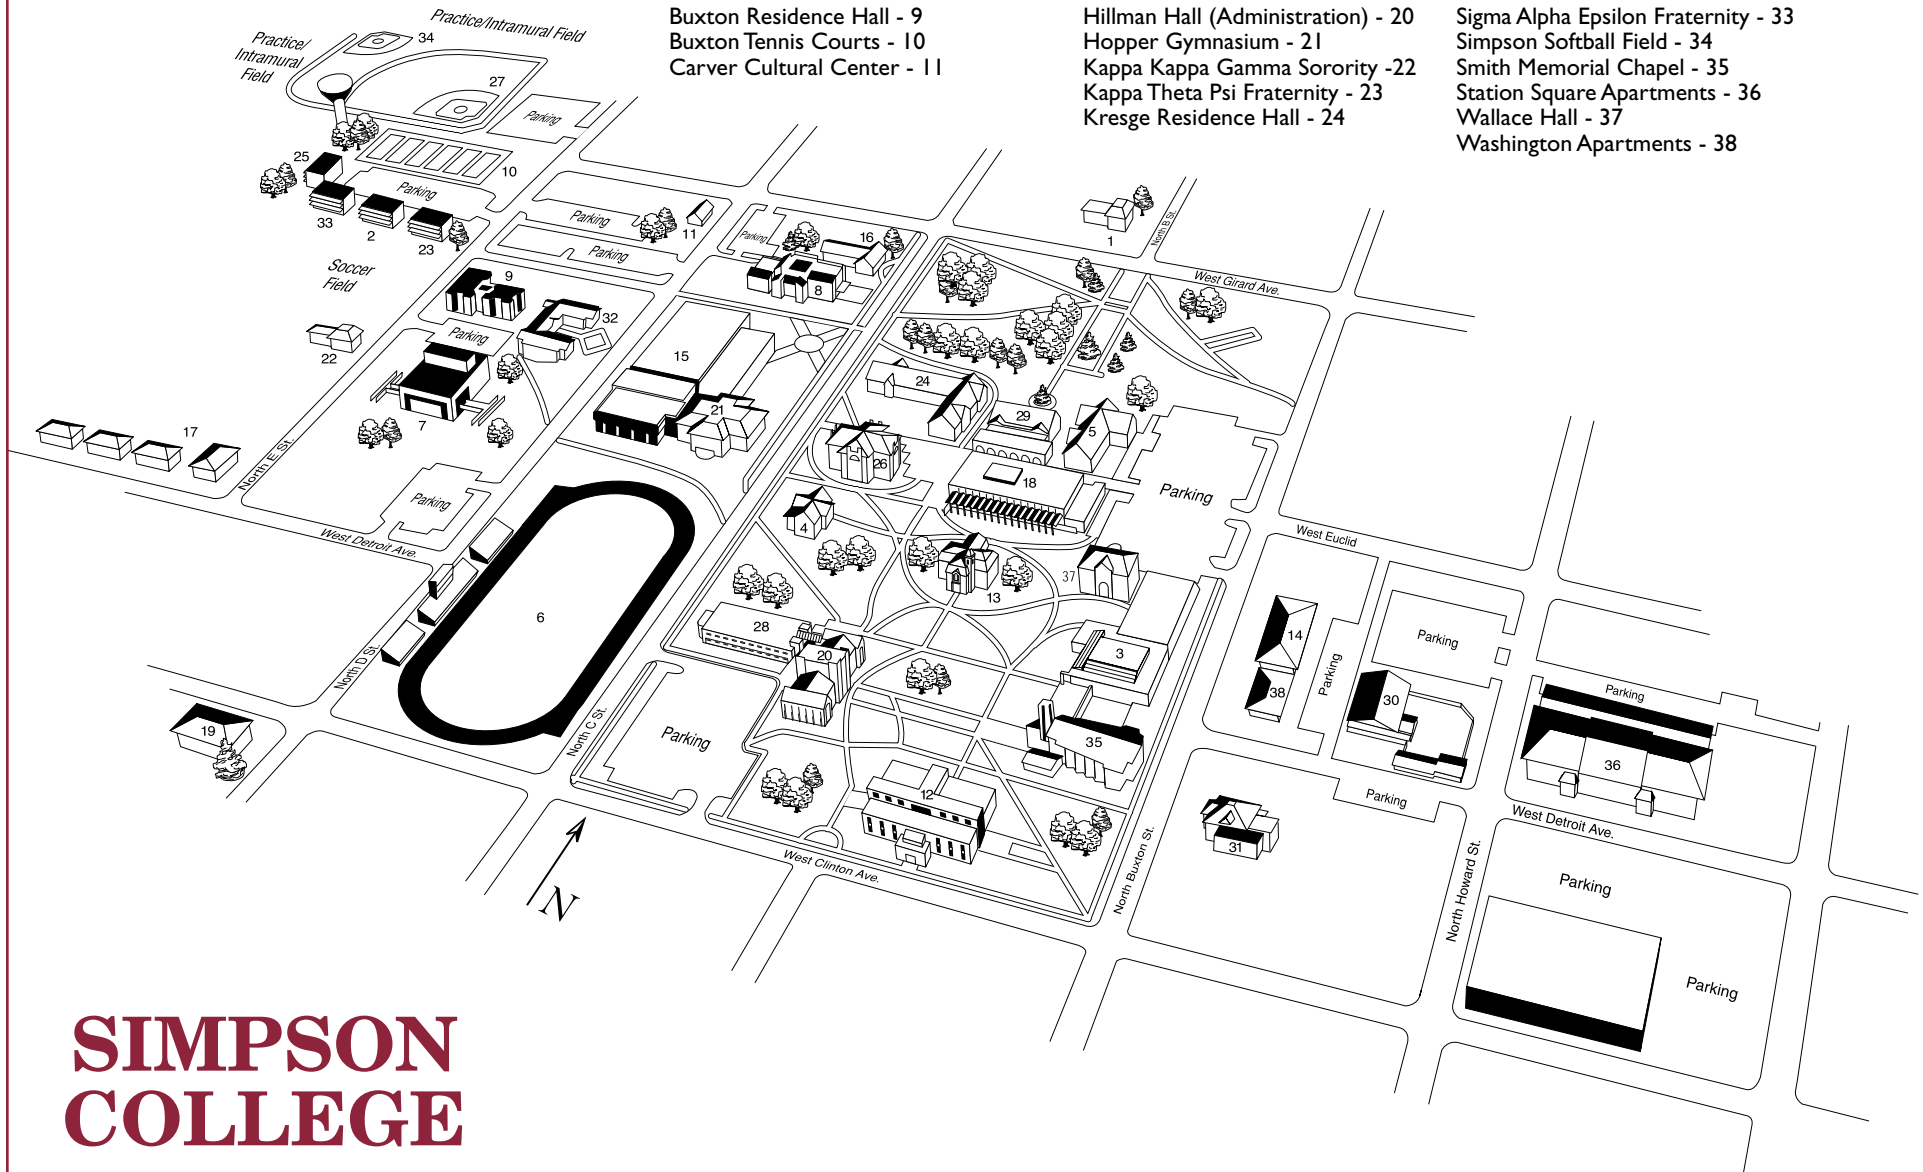

- Alpha Chi Omega Sorority - 1
- Alpha Tau Omega Fraternity - 2
- Amy Robertson Music Center - 3
- Art Center - 4
- Barker Residence Hall - 5
- Bill Buxton Stadium - 6
- Blank Performing Arts Center - 7
- Brenton Student Center/Book Store - 8
- Buxton Residence Hall - 9
- Buxton Tennis Courts - 10
- Carver Cultural Center - 11

- Carver Science Center - 12
- College Hall (Admissions) - 13
- Colonial Apartments - 14
- Cowles Center - 15
- Delta Delta Delta Sorority - 16
- Detroit/Weinman Apartments - 17
- Dunn Library - 18
- Hamilton House Residence Hall - 19
- Hillman Hall (Administration) - 20
- Hopper Gymnasium - 21
- Kappa Kappa Gamma Sorority - 22
- Kappa Theta Psi Fraternity - 23
- Kresge Residence Hall - 24

- Lambda Chi Alpha Fraternity - 25
- Mary Berry Hall - 26
- McBride Field (baseball) - 27
- McNeill Hall - 28
- Pfeiffer Dining Hall/Great Hall - 29
- Physical Plant - 30
- Pi Beta Phi Sorority - 31
- Picken Hall - 32
- Sigma Alpha Epsilon Fraternity - 33
- Simpson Softball Field - 34
- Smith Memorial Chapel - 35
- Station Square Apartments - 36
- Wallace Hall - 37
- Washington Apartments - 38